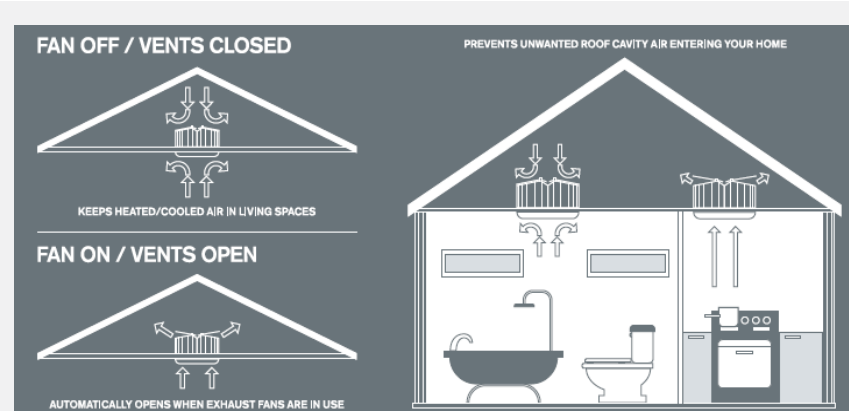

ENERGY SAVING SOLUTIONS

FAN SEAL

FAN SEAL

The Emerald Planet Fan Seal is an innovative way to block unwanted airflow between the ceiling space and your home through ceiling exhaust fans when they are switched off.

The simple one-way vents allow normal airflow when the fan is on.

FEATURES

- Can be installed from inside the house - no ceiling access required

SPECIFICATIONS

MODEL NUMBER	EP-FANSEAL
MATERIAL	Lightweight, fire-resistant polycarbonate